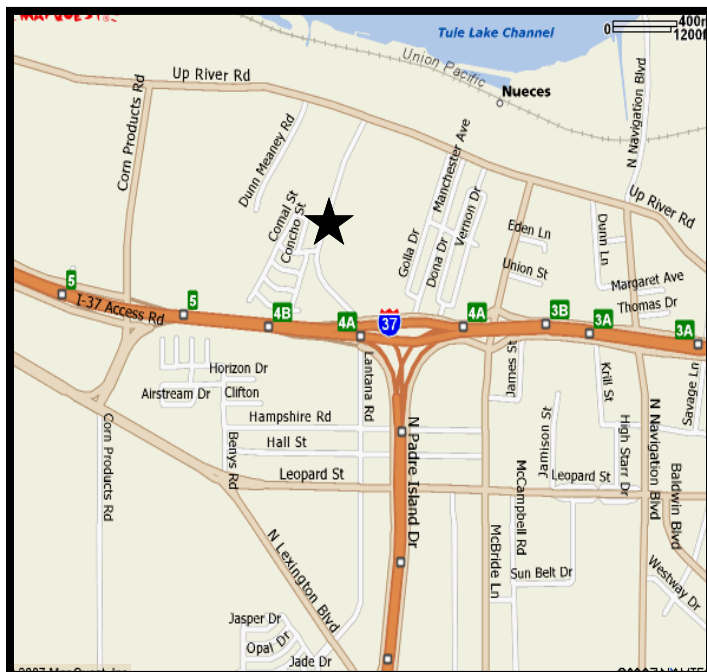

Women's Walk to Emmaus
September 20-23, 2007
Janice Bailey, LD

Women's Journey to Damascus
September 4-7, 2007
Mary Scott, LD

The Star on the map below indicates the location of the Queen of Peace Retreat center, previously know as Bishop Drury Retreat Center.